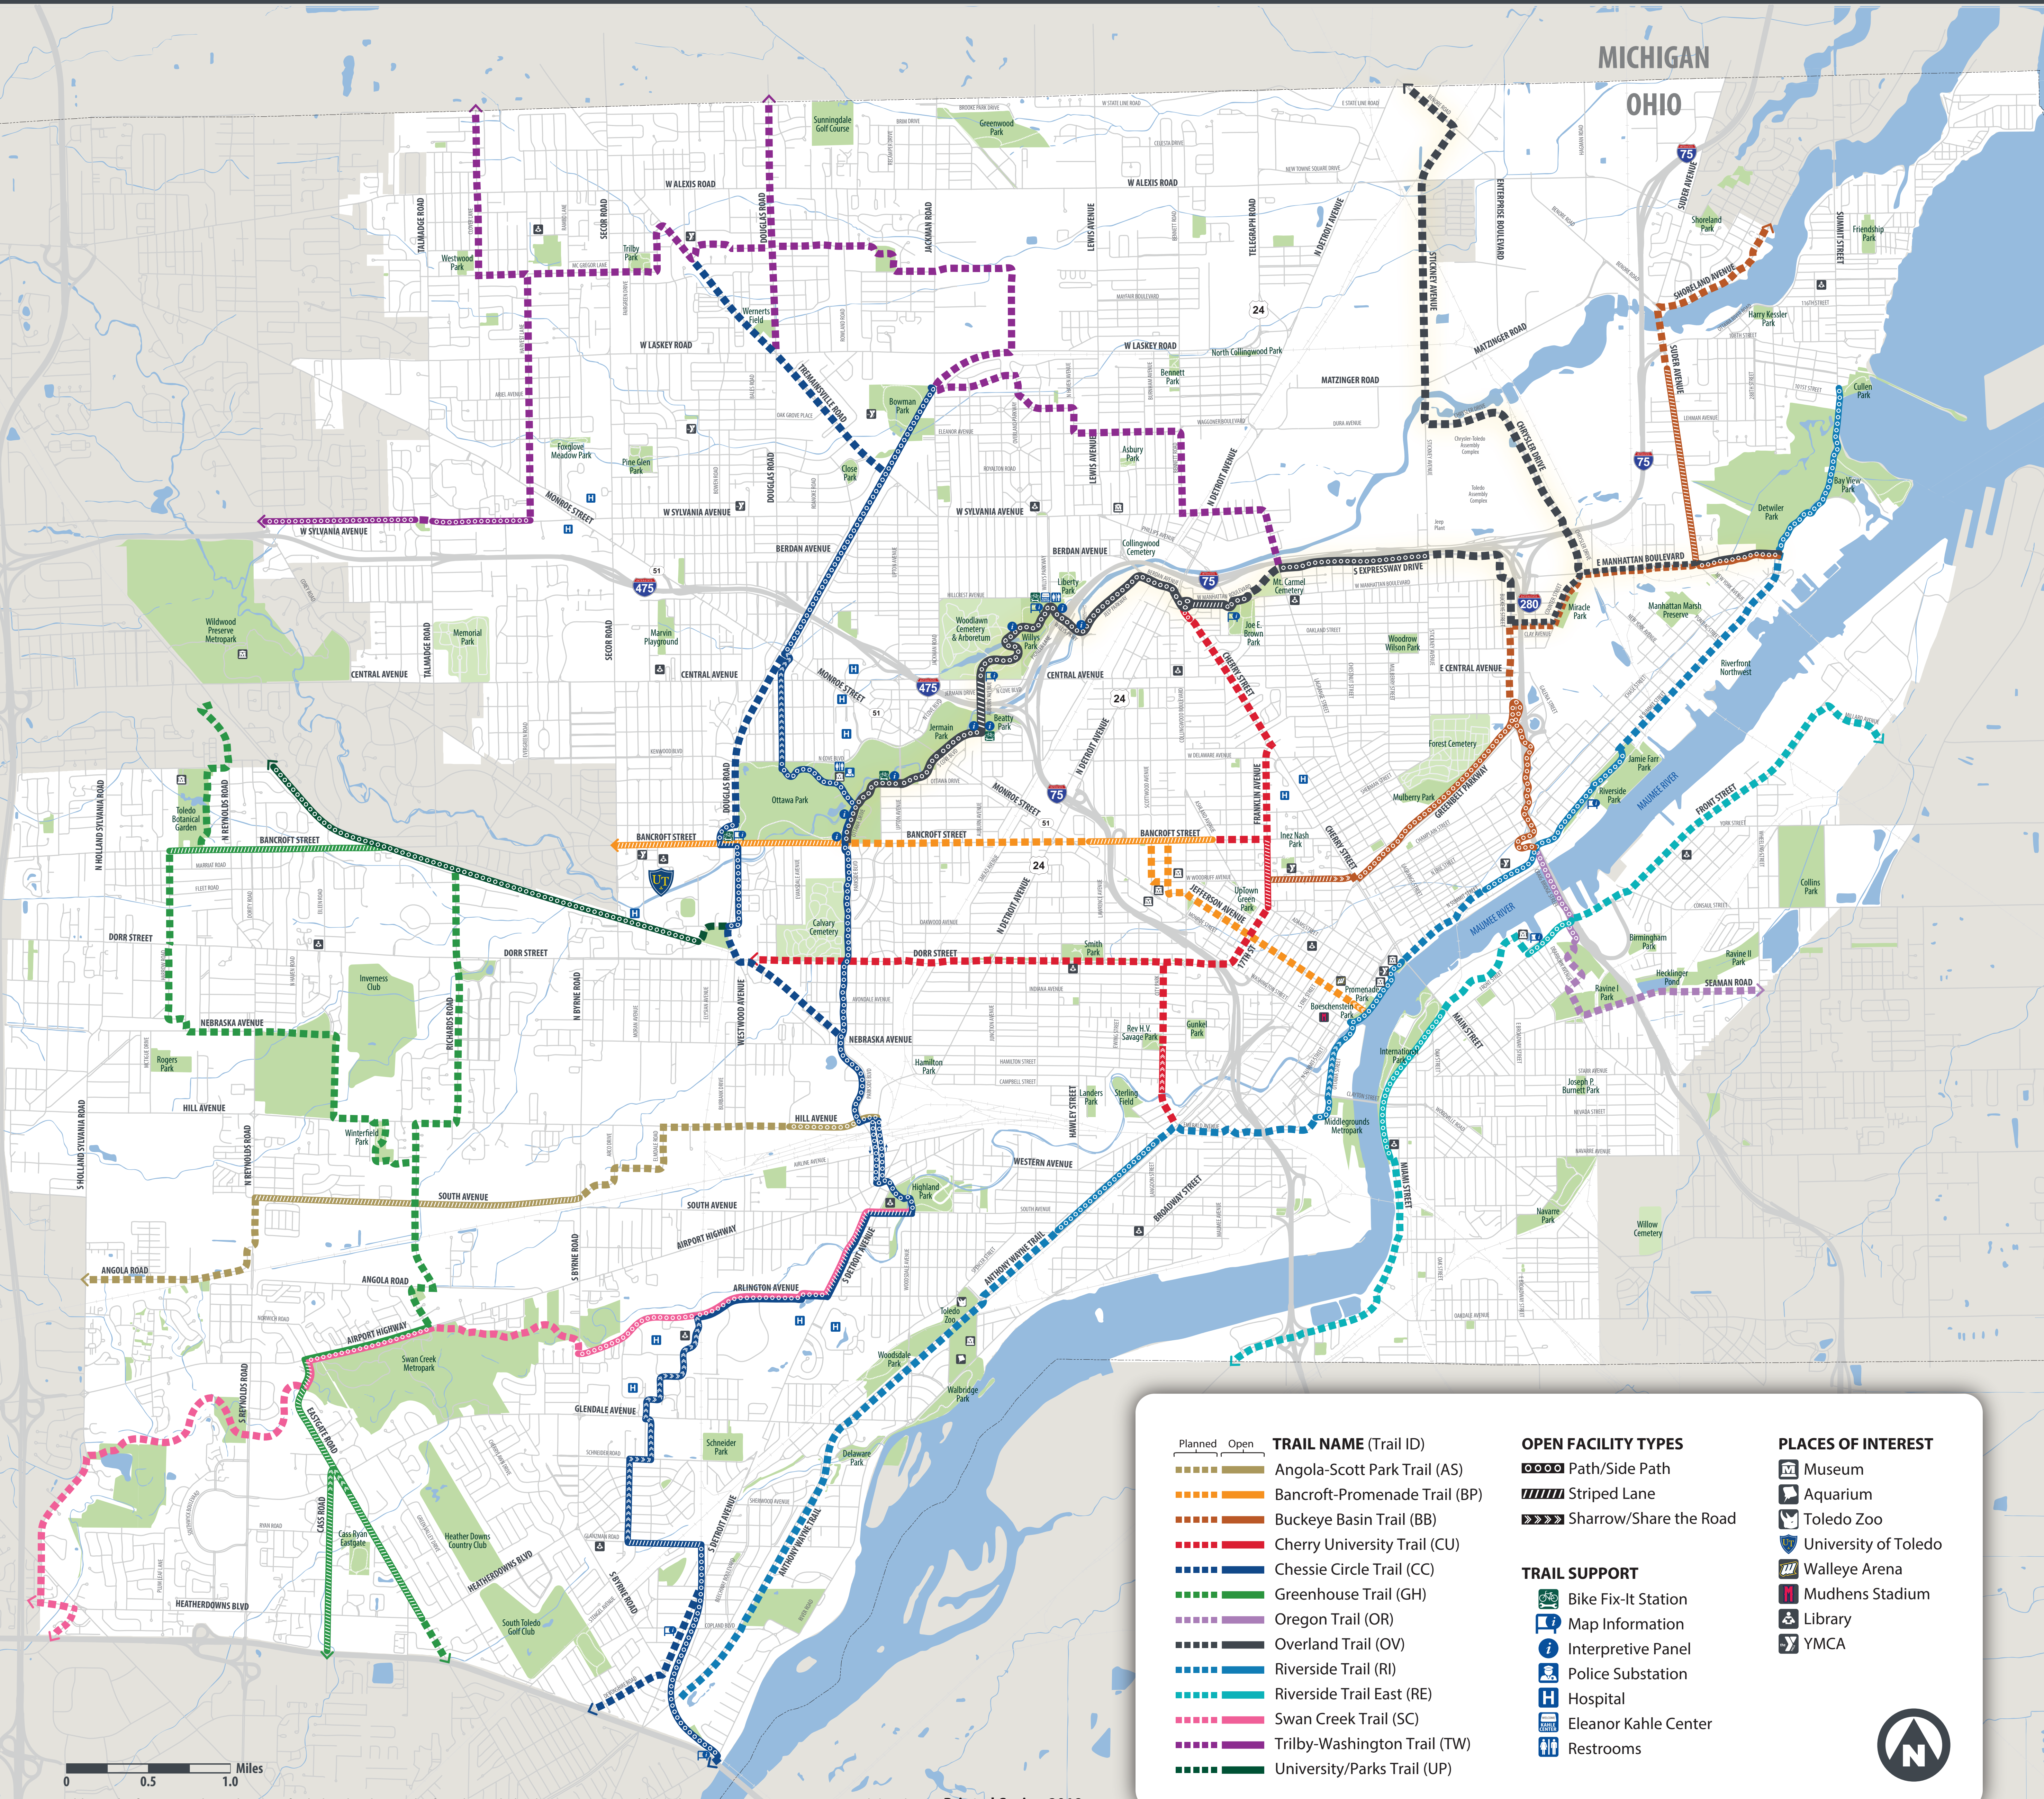

TRAIL NETWORK

<p>Planned </p> <p>Open </p>	<p>TRAIL NAME (Trail ID)</p> <ul style="list-style-type: none"> Angola-Scott Park Trail (AS) Bancroft-Promenade Trail (BP) Buckeye Basin Trail (BB) Cherry University Trail (CU) Chessie Circle Trail (CC) Greenhouse Trail (GH) Oregon Trail (OR) Overland Trail (OV) Riverside Trail (RI) Riverside Trail East (RE) Swan Creek Trail (SC) Trilby-Washington Trail (TW) University/Parks Trail (UP) 	<p>OPEN FACILITY TYPES</p> <ul style="list-style-type: none"> Path/Side Path Striped Lane Sharrow/Share the Road <p>TRAIL SUPPORT</p> <ul style="list-style-type: none"> Bike Fix-It Station Map Information Interpretive Panel Police Substation Hospital Eleanor Kahle Center Restrooms 	<p>PLACES OF INTEREST</p> <ul style="list-style-type: none"> Museum Aquarium Toledo Zoo University of Toledo Walleye Arena Mudhens Stadium Library YMCA
--	---	---	--

0 0.5 1.0 Miles